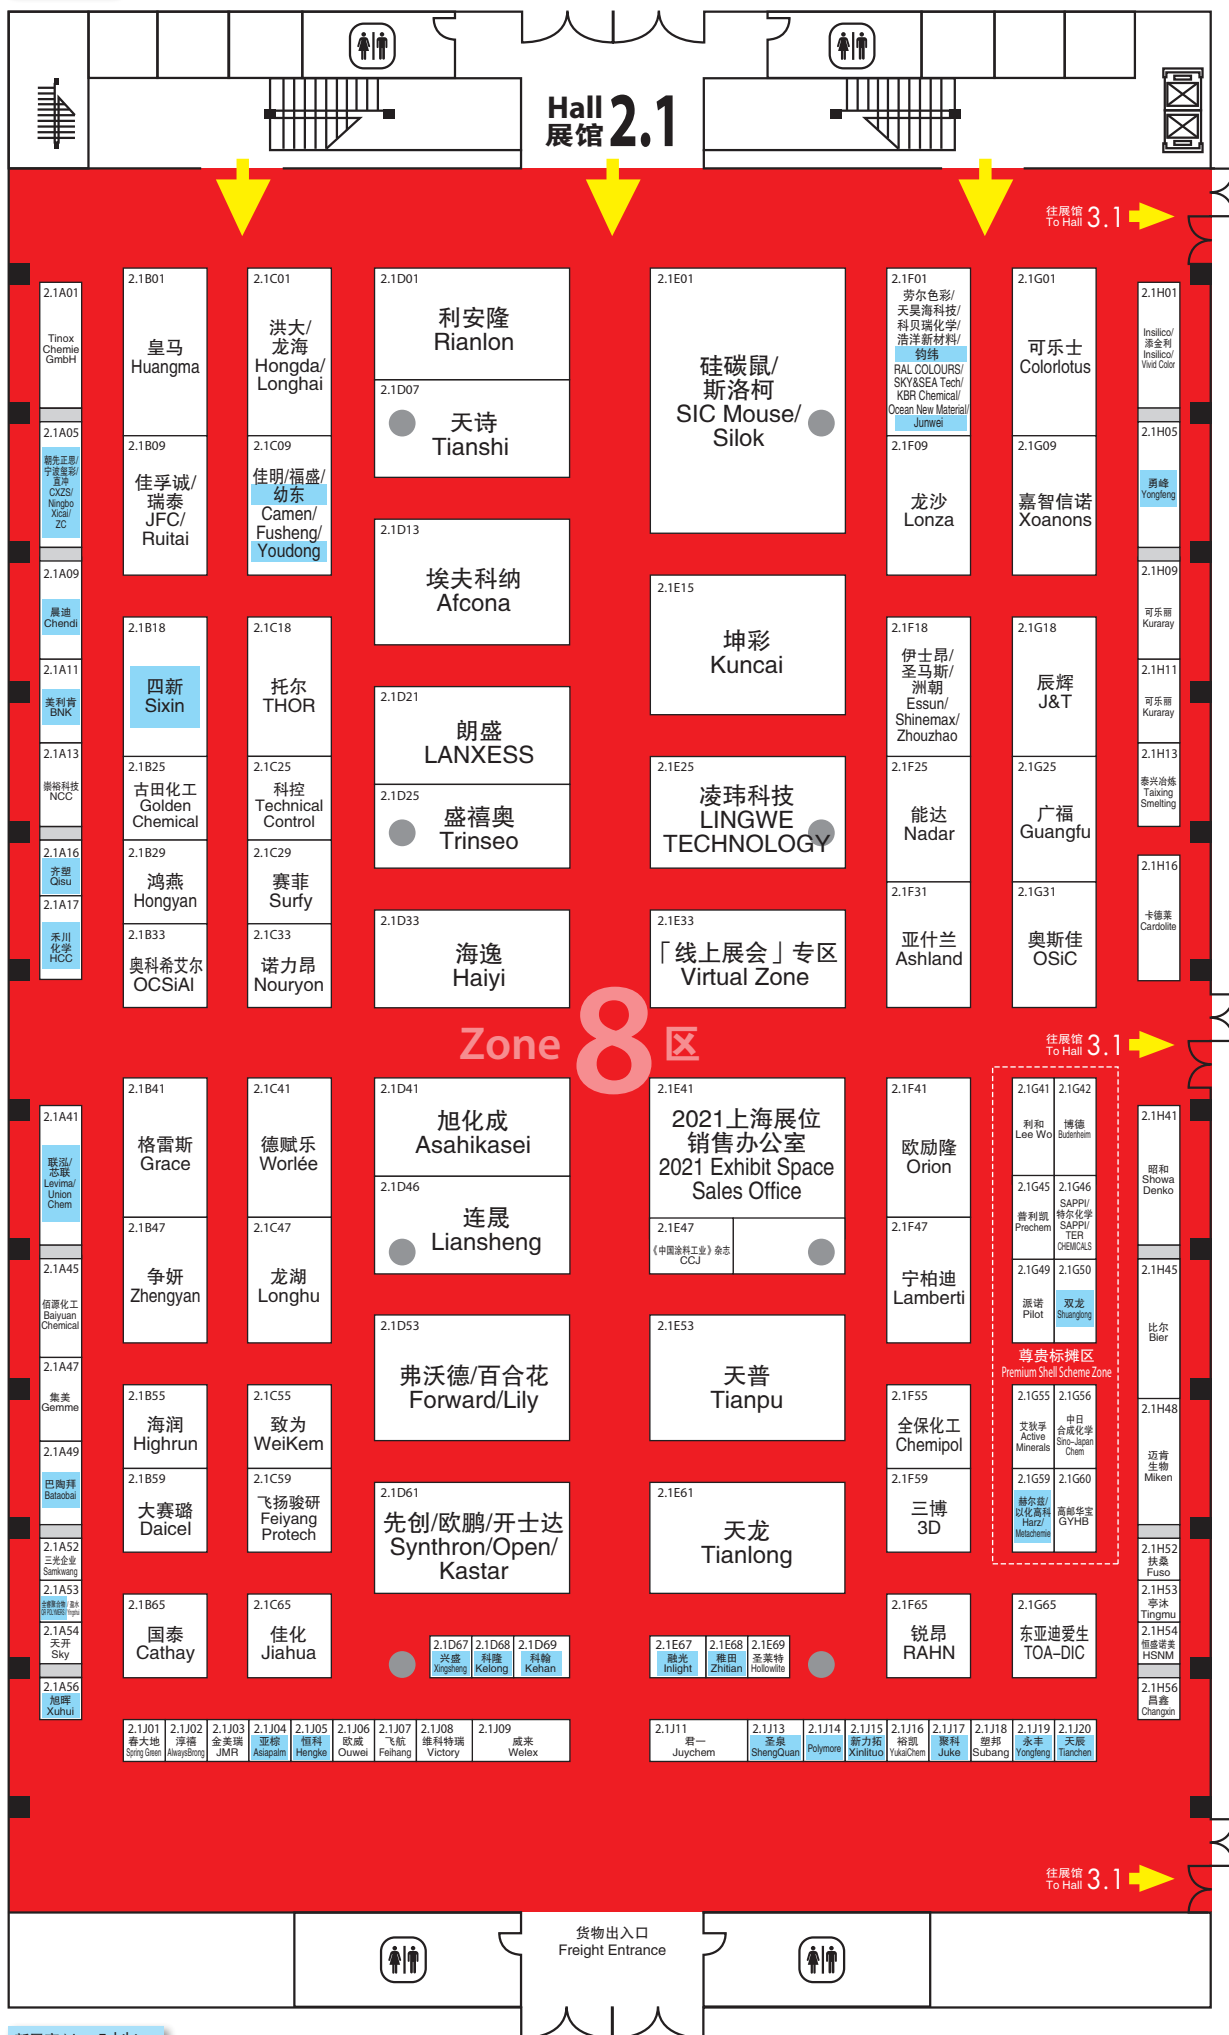

# CIEFC, HALL 2.1-CHINACOAT2020

**Zone 8区** 中国 + 国际原材料 China & International Raw Materials

代表新展商 (详细定义见下) Denotes new exhibitor (see below for definition)

Updated as of: November 6, 2020

**新展商 New Exhibitor**

1. 过往4届·即 2016 (广州) · 2017 (上海) · 2018 (广州) 或 2019 (上海) 没有参展 Companies who did not join at least one of the editions from the past 4 years, i.e. 2016 (GZ) / 2017 (SHG) / 2018 (GZ) / 2019 (SHG)
2. 同一家公司, 不同分公司/办事处参展, 定义为旧展商 Companies who joined previous editions via different branches/representative offices are defined as "Old" Exhibitors
3. 公司被收购/合并/转手后, 新公司名称由收购/合并/转手前的公司部分或全部组成, 定义为旧展商 Companies carrying partially or all of previous company names after acquisition / merger / resale are defined as "Old" Exhibitors
4. 公司以全新名称作参展宣传, 定义为新展商 Companies carrying completely new names for publicity are defined as "New" Exhibitors